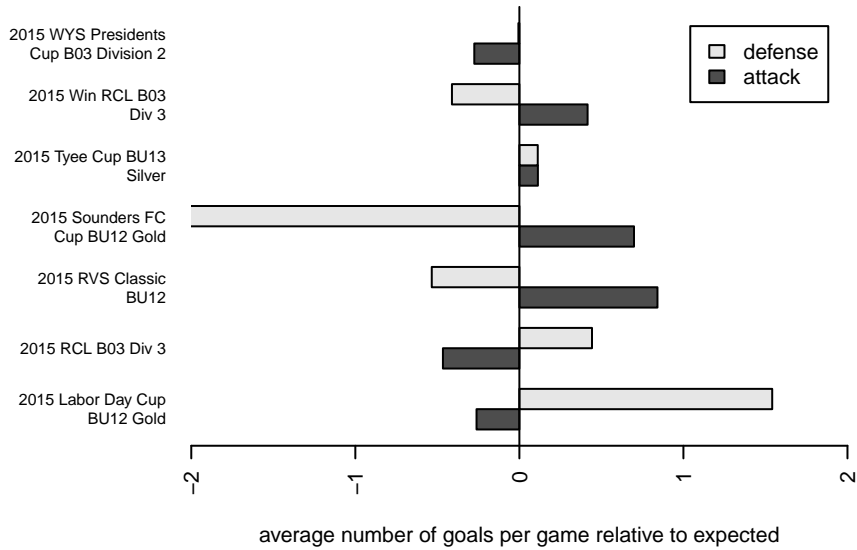

# Kitsap Alliance FC Red B03

Kitsap Alliance FC  
 Silverdale, WA  
 B03 total strength=642  
 attack=0.92 defense=0.36  
 fall league = RCL B03 Div 3  
 spr league = Win RCL B03 Div 3

alt names used:  
 Kitsap Alliance Red  
 Kitsap Alliance B03 A  
 Kitsap Alliance FC B03 A  
 Kitsap Alliance B03 A  
 Kitsap Alliance FC B03 A  
 Kitsap Alliance FC B03 A

Venues played:  
 2015 RVS Classic BU12  
 2015 Sounders FC Cup BU12 Gold  
 2015 Tyee Cup BU13 Silver  
 2015 Labor Day Cup BU12 Gold  
 2015 RCL B03 Div 3  
 2015 Win RCL B03 Div 3  
 2015 WYS Presidents Cup B03 Division 2

**attack and defense variance (black dot)  
relative to other teams  
and top 10 in region**

**attack and defense rating  
relative to others at age  
and all opponents in last 13 months**

**Performance relative to 13 month average**