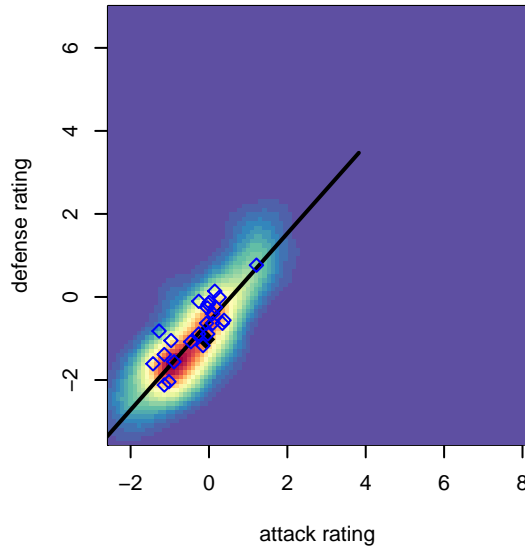

# Kitsap Alliance FC Red B03

Kitsap Alliance FC  
 Silverdale, WA  
 B03 total strength=642  
 attack=0.92 defense=0.36  
 fall league = RCL B03 Div 3  
 spr league = Win RCL B03 Div 3

alt names used:  
 Kitsap Alliance Red  
 Kitsap Alliance B03 A  
 Kitsap Alliance FC B03 A  
 Kitsap Alliance B03 A  
 Kitsap Alliance FC B03 A  
 Kitsap Alliance FC B03 A

**attack and defense variance (black dot)  
relative to other teams  
and top 10 in region**

**attack and defense rating  
relative to others at age  
and all opponents in last 13 months**

**Performance relative to 13 month average**