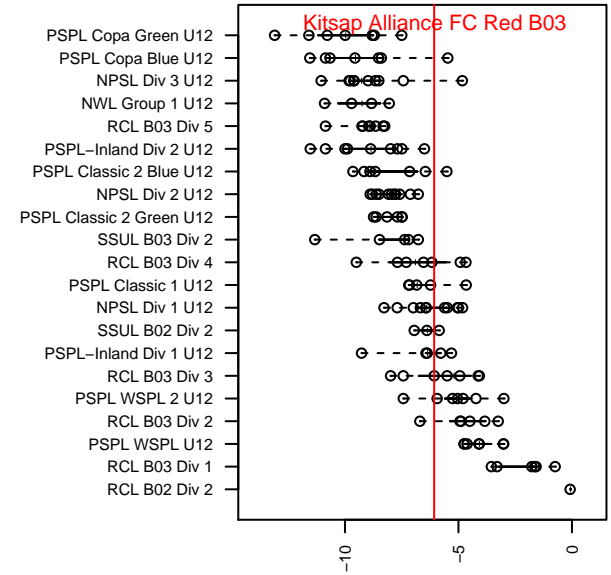

# Kitsap Alliance FC Red B03

Kitsap Alliance FC  
 Silverdale, WA  
 B03 total strength=642  
 attack=0.92 defense=0.36  
 fall league = RCL B03 Div 3  
 spr league = Win RCL B03 Div 3

alt names used:  
 Kitsap Alliance Red  
 Kitsap Alliance B03 A  
 Kitsap Alliance FC B03 A  
 Kitsap Alliance B03 A  
 Kitsap Alliance FC B03 A  
 Kitsap Alliance FC B03 A

Venues played:  
 2015 RVS Classic BU12  
 2015 Sounders FC Cup BU12 Gold  
 2015 Tyee Cup BU13 Silver  
 2015 Labor Day Cup BU12 Gold  
 2015 RCL B03 Div 3  
 2015 Win RCL B03 Div 3  
 2015 WYS Presidents Cup B03 Division 2

**attack and defense variance (black dot)  
relative to other teams  
and top 10 in region**

**attack and defense rating  
relative to others at age  
and all opponents in last 13 months**

**Performance relative to 13 month average**