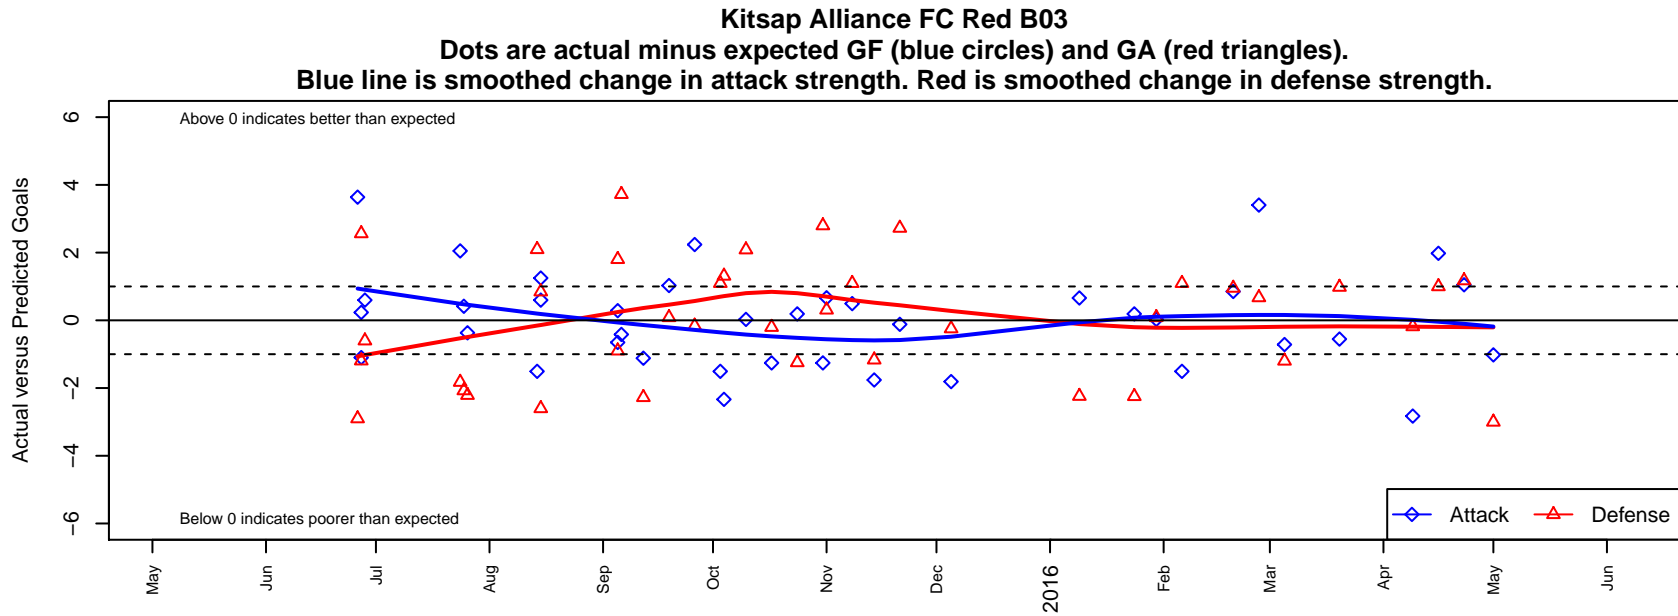

# Kitsap Alliance FC Red B03

Kitsap Alliance FC  
 Silverdale, WA  
 B03 total strength=642  
 attack=0.92 defense=0.36  
 fall league = RCL B03 Div 3  
 spr league = Win RCL B03 Div 3

alt names used:  
 Kitsap Alliance Red  
 Kitsap Alliance B03 A  
 Kitsap Alliance FC B03 A  
 Kitsap Alliance B03 A  
 Kitsap Alliance FC B03 A  
 Kitsap Alliance FC B03 A

**attack and defense variance (black dot)  
relative to other teams  
and top 10 in region**

**attack and defense rating  
relative to others at age  
and all opponents in last 13 months**

**Performance relative to 13 month average**