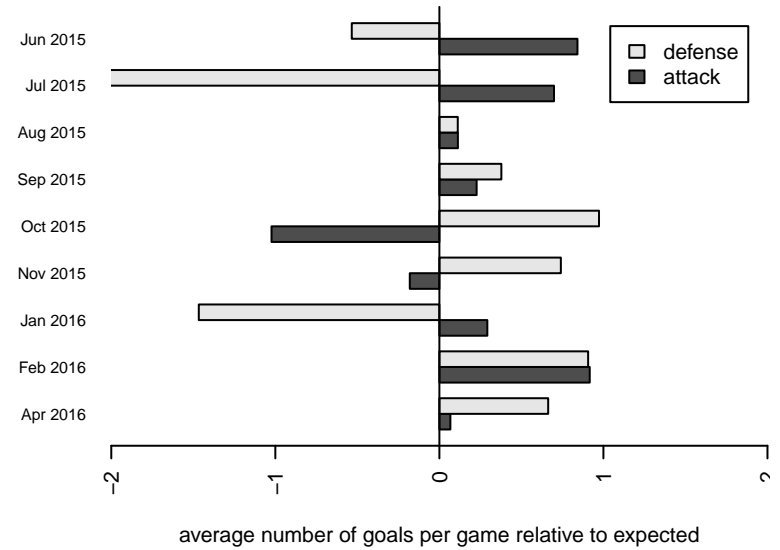

Performance relative to 13 month average